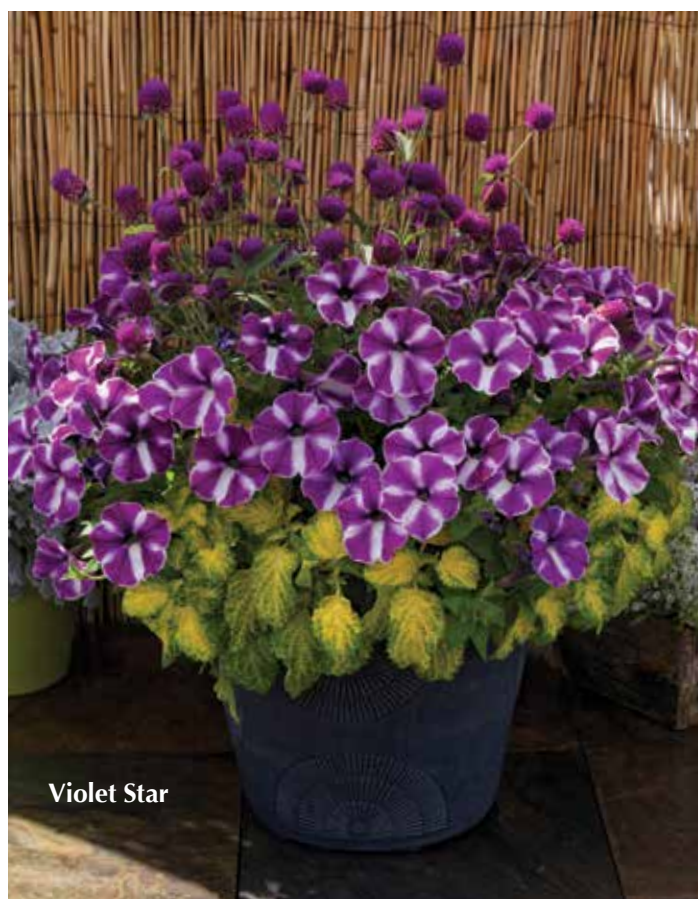

Violet Star