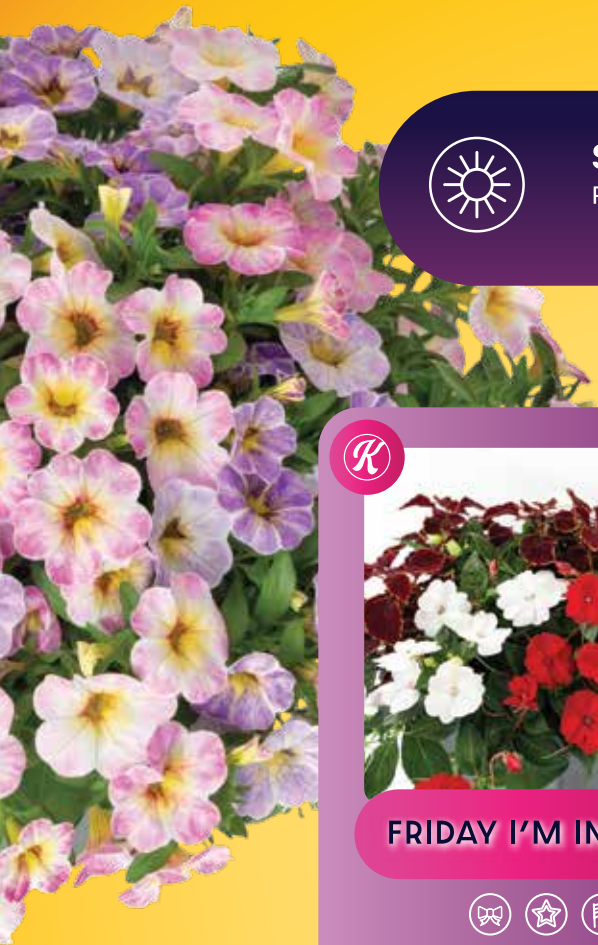

ALIVE

SunPatiens® Compact Electric Orange
SunPatiens® Compact Rose Glow
PartyTime™ Crimson

DREAM ON

SuperCal® Premium Rose Star
SuperCal® Premium Yellow Sun Imp.

Summer

SPRING / SUMMER
Playlist™ Collection