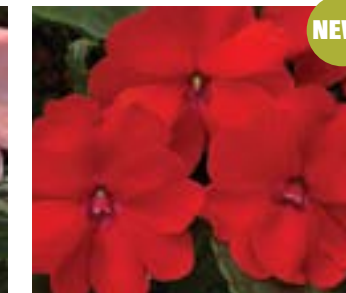

SunPatiens® Compact

Compact varieties provide strong retail appeal and a smaller habit that works well in high-density production.

NEW!

Surveys show an overwhelming majority of consumers who garden with SunPatiens have a good experience and 80% would recommend them to a friend.

SunPatiens® Deliver Value

It's no wonder SunPatiens has become one of the leading brands in today's marketplace. Trusted by growers, retailers, landscapers and consumers alike—SunPatiens deliver flourishing color in both sun and shade, spring through fall. With over 11 years of proven performance, no other annual brings more reliable flower power. Plus, SunPatiens...

- Can be direct stuck in containers up to 6 inch
- Can be grown cool for highest quality and to save energy costs
- Do not need PGRs when grown as directed
- Offer very fast growth for quick turns—they beat traditional New Guinea impatiens by 2 to 3 weeks
- Are unaffected by Downy Mildew
- Thrive under high heat and humidity, outperforming traditional bedding plants in growth, stress tolerance and color

SunPatiens® Simplified for 2019

As of June 1st 2018, Sakata is consolidating its SunPatiens offer into 2-series: **Compact** which are ideally suited for warmer climates and high-density production, and **Vigorous** which feature more robust growth habit and may be more suitable for cooler (Northern) climates. Several of the previously named **Spreading SunPatiens** have been renamed and sold as **Vigorous SunPatiens** for 2019.

Compact — Spreading — Vigorous