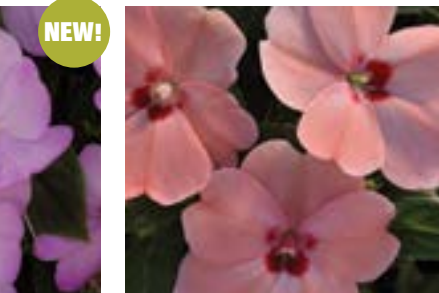

SunPatiens® Compact

Compact varieties provide strong retail appeal and a smaller habit that works well in high-density production.

NEW!

Surveys show an overwhelming majority of consumers who garden with SunPatiens have a good experience and 80% would recommend them to a friend.

SunPatiens® Deliver Value

It's no wonder SunPatiens has become one of the leading brands in today's marketplace. Trusted by growers, retailers, landscapers and consumers alike—SunPatiens deliver flourishing color in both sun and shade, spring through fall. With over 11 years of proven performance, no other annual brings more reliable flower power. Plus, SunPatiens...

- Can be direct stuck in containers up to 6 inch
- Can be grown cool for highest quality and to save energy costs
- Do not need PGRs when grown as directed
- Offer very fast growth for quick turns—they beat traditional New Guinea impatiens by 2 to 3 weeks
- Are unaffected by Downy Mildew
- Thrive under high heat and humidity, outperforming traditional bedding plants in growth, stress tolerance and color

SunPatiens® Simplified for 2019

As of June 1st 2018, Sakata is consolidating its SunPatiens offer into 2-series: **Compact** which are ideally suited for warmer climates and high-density production, and **Vigorous** which feature more robust growth habit and may be more suitable for cooler (Northern) climates. Several of the previously named **Spreading SunPatiens** have been renamed and sold as **Vigorous SunPatiens** for 2019.

Compact — Spreading — Vigorous