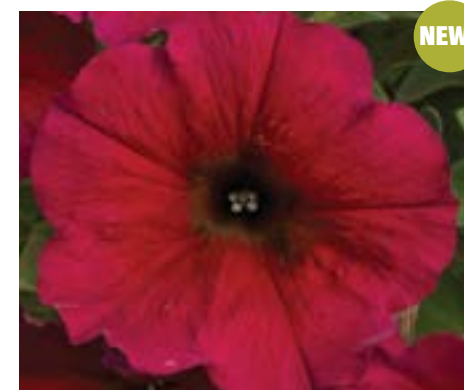

Terra Cotta

Violet

SuperCal® Premium

New **SuperCal Premium** varieties provide medium vigor with a semi-mounding habit and larger flowers.

Bordeaux

Caramel Yellow

Cinnamon

French Vanilla