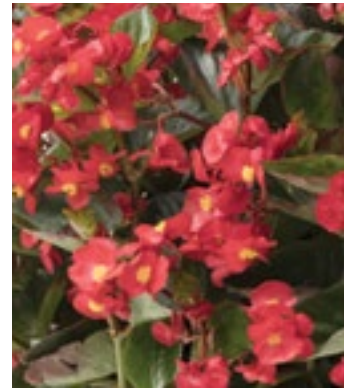

Red on Green
PVPAF