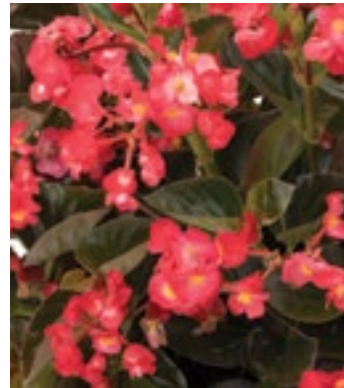

No other begonia series in this class offers chocolate!

Viking

Begonia

The conquering garden performer.
Discover high impact color with this
all-weather begonia!

SAKATA®

Sakata Ornamentals
www.sakataornamentals.com
408.778.7758

For complete cultural information please go to
www.sakataornamentals.com

Viking

Viking—the conquering garden performer. Discover high impact color with this all-weather begonia!

- Massive color ideal for landscapes and containers
- Large plants are loaded with flowers
- Available in green, bronze and deep chocolate leaf colors—no other series in this class offers chocolate
- Viking includes eight bold colors