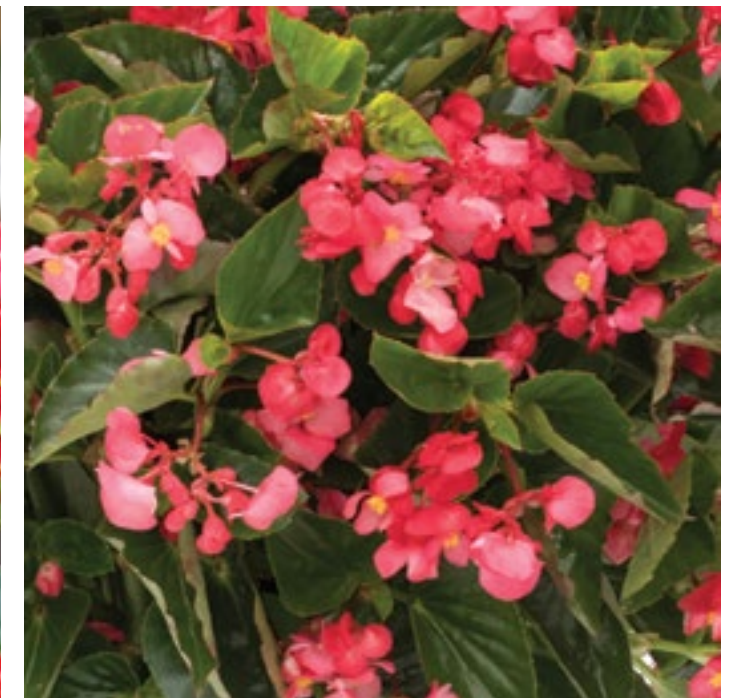

Rose on Green
US 200700130

How about some interesting text here?