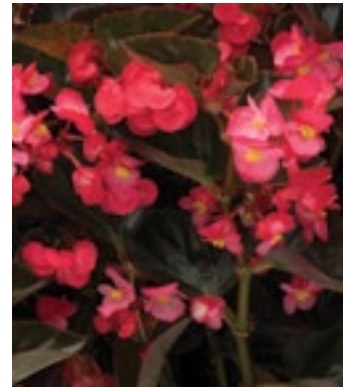

Rose on Bronze
PVPAF