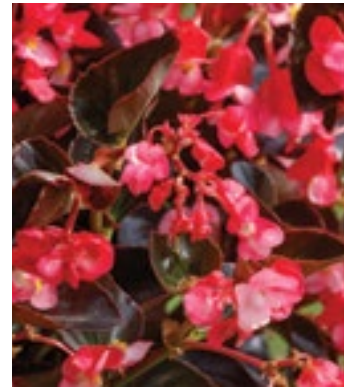

Pink on Chocolate
PVPAF