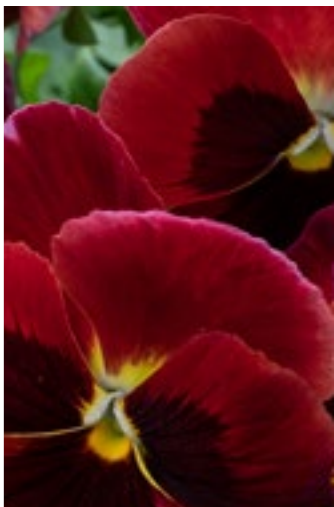

*Spring
Grandio*

Pansy

Early blooming and
incredible uniformity!

Spring Grandio Pansy

- Specifically bred for early spring production
- Early blooming across all varieties – more daylength neutral
- Incredible plant uniformity and matched bloom time
- New series includes 12 colors and two mixes

Clear Purple
PVPAF

Clear Rose
PVPAF

Clear White
PVPAF

Clear Yellow
PVPAF

True Blue
PVPAF

Blue w/ Blotch
PVPAF

Deep Blue w/ Blotch
PVPAF

Red w/ Blotch
PVPAF