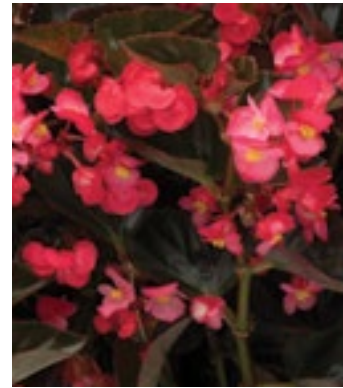

Rose on Bronze