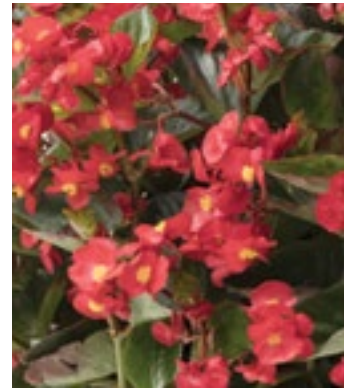

For complete cultural information please go to
www.sakataornamentals.com

Viking

Discover high impact color with this all-weather begonia!

- Massive color ideal for landscapes and containers
- Large plants are loaded with flowers
- Available in green, bronze and deep chocolate leaf colors—no other series in this class offers chocolate
- Viking includes eight bold colors

Coral Flame on Bronze

Red on Bronze

Rose on Bronze

Pink on Chocolate

Red on Chocolate

Coral Flame on Green

Pink on Green

Red on Green