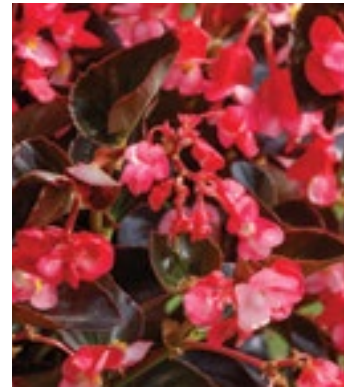

Pink on Chocolate