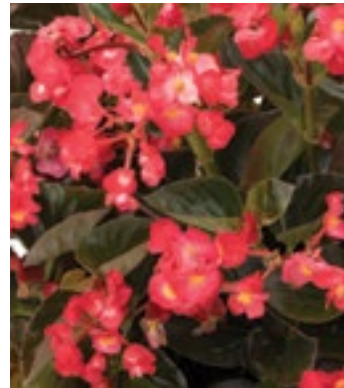

Viking XL Red on Chocolate

No other begonia series in this class offers chocolate!

Viking Begonia

Conquer the garden with
Viking and Viking XL!

Viking Pink on Chocolate

Viking Red on Chocolate

SAKATA®

Sakata Ornamentals
www.sakataornamentals.com
408.778.7758

For complete cultural information please go to
www.sakataornamentals.com

Viking

Discover high impact color with this all-weather begonia!

- Massive color ideal for landscapes and containers
- Large plants are loaded with flowers
- Available in green, bronze and deep chocolate leaf colors—no other series in this class offers chocolate
- Viking includes eight bold colors